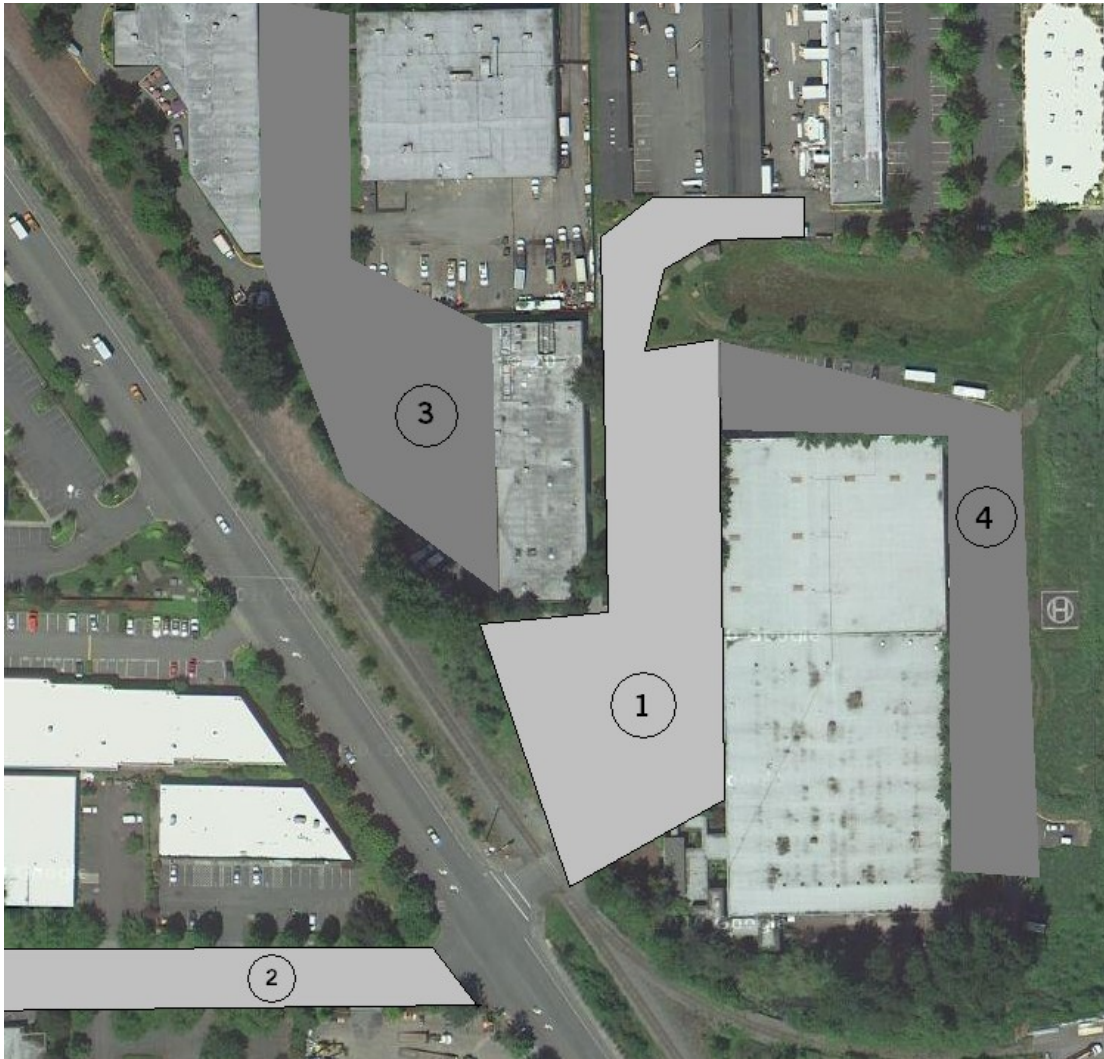

Additional Arena Sports Parking

1) Arena Sports lot and gravel area

2) Street parking along NE 91st st

3) **SHERWIN-WILLIAMS PARKING ONLY!** NO Arena Sports parking in the Sherwin-Williams lot.

4) **SPEEDWARE PARKING ONLY!** Speedware is open for business on Saturdays and is entitled to their reserved parking stalls with the right to tow. Please obey all Speedware signage which is clearly marked with MAC Towing signs.